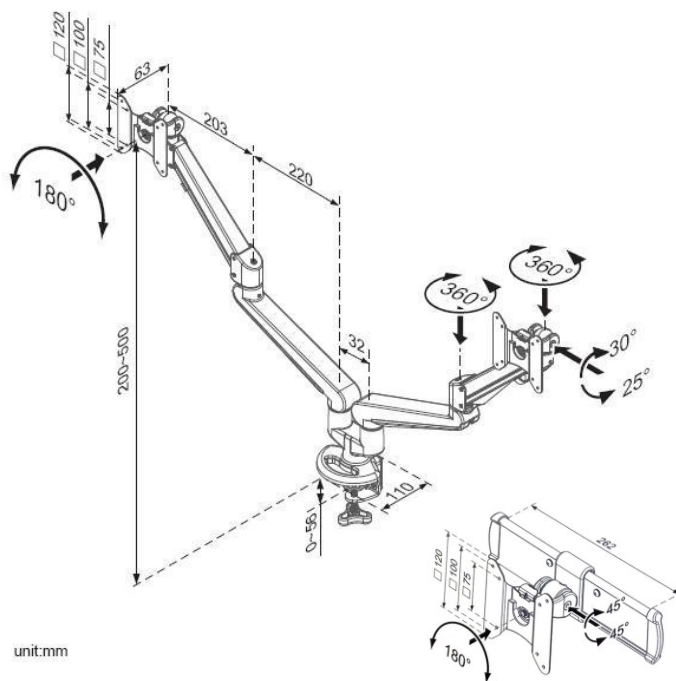

Ascend Dual Gas Arm with Adjuster and Standard Clamp

Product Specification

Product code	CMS2638C-ED - SILVER
*Weight capacity	From 3 – 8kg per arm
**Maximum Screen Size	42"
Height adjustment range	200mm – 500mm from desktop
Max forward extension	486mm
Width adjuster	262mm
VESA	75mm & 100mm VESA compliant
Movement	Height adjustment, tilt, swivel, rotation and reach

*Capacity may be reduced if monitor size is greater than 26" or depth is greater than 5.5cm

**Subject to weight being within range & VESA 75 x 75mm or 100 x 100mm, please refer to our measurements / line drawings and check with screen manufacturers measurements including bezel

Additional Information

Clamp for 16mm to 55mm desktops

Integral cable management

2 screen gas assisted height adjustment

Lockable quick release VESA function

180° anti rotation feature

Over 90% of the aluminium alloy content is recycled